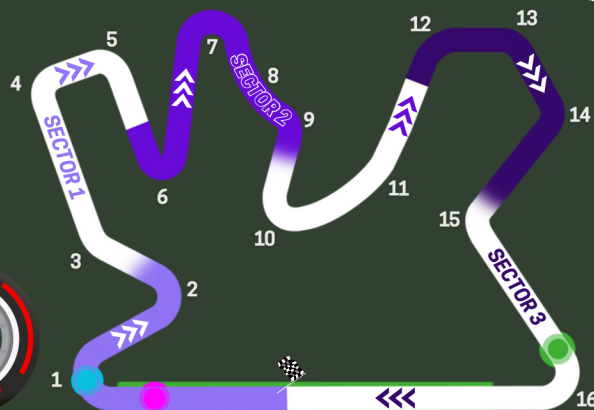

Lusail International Circuit

Sprint Laps

19

Grand Prix Laps

57

Circuit Length

5.419 km

tricky kerbs sand around track high speed turns

DRS ZONE

DRS DETECTION

SPEED TRAP

MAIN OVERTAKING SPOT

Quai Laps | ~1:24 Time in Pits | 29 secs

RED BULL

MERCEDES

FERRARI