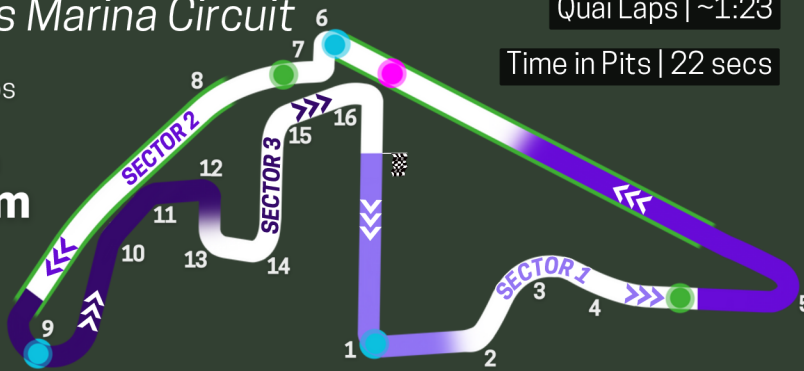

Yas Marina Circuit

Grand Prix Laps

58

Circuit Length

5.281 km

Quali Laps | ~1:23

Time in Pits | 22 secs

sunset race

end of season

back to back
DRS

DRS ZONE

DRS DETECTION

SPEED TRAP

MAIN OVERTAKING
SPOT

RED BULL

MERCEDES