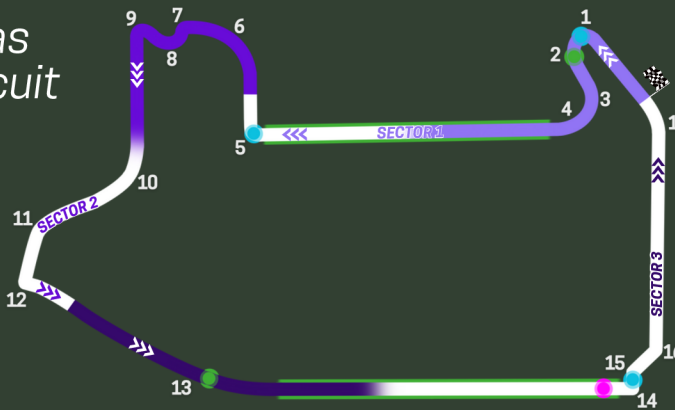

LAS VEGAS

FORMULA 1 HEINEKEN SILVER LAS VEGAS GRAND PRIX

R22 NOV 21-23

Las Vegas Strip Circuit

Grand Prix Laps

50

Circuit Length

6.201km

Quali Laps | ~1:32

Time in Pits | 21 secs

cold temperatures

limited data

80% of lap full throttle

- DRS ZONE
- DRS DETECTION
- SPEED TRAP
- MAIN OVERTAKING SPOT

RED BULL

MERCEDES