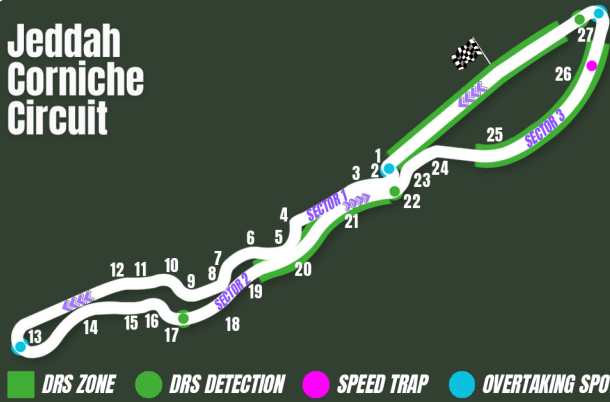

SAUDI ARABIA

FORMULA 1 STG SAUDI ARABIAN GRAND PRIX

Jeddah
Corniche
Circuit

Time in Pits | 22 secs Quali Laps | ~1-26

CIRCUIT LENGTH
6.174 km
GRAND PRIX LAPS
50

high lateral forces
high speeds
high chance
safety car

WILLIAMS

KICK SAUBER