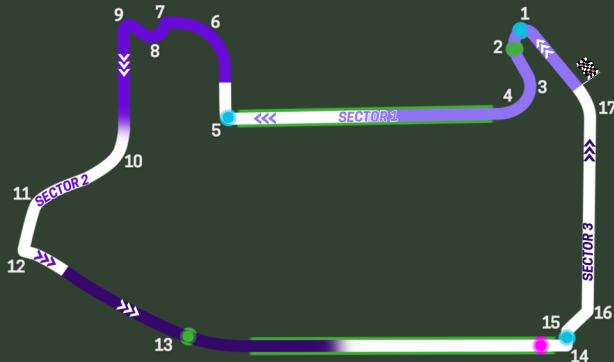

LAS VEGAS

FORMULA 1 HEINEKEN SILVER LAS VEGAS GRAND PRIX R22 NOV 21-23

Las Vegas Strip Circuit

- DRS ZONE
- SPEED TRAP
- DRS DETECTION
- MAIN OVERTAKING SPOTS

very cool temperatures   limited data   80% of lap full throttle

Quali Laps | ~1:32   Time in Pits | 21 secs

Grand Prix Laps
50
Circuit Length
6.201km