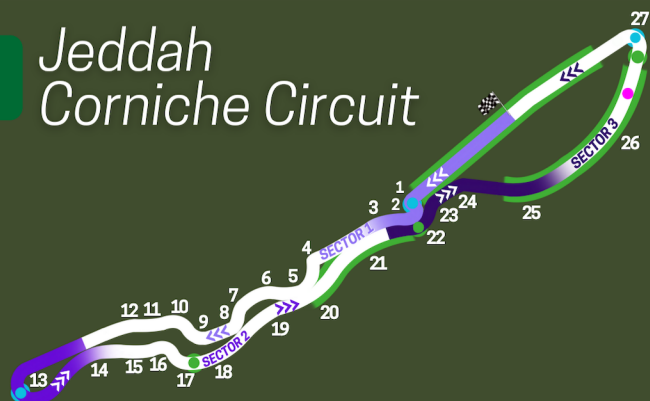

Jeddah Corniche Circuit

DRS ZONE

DRS DETECTION

SPEED TRAP

MAIN OVERTAKING SPOTS

street circuit, close walls

high lateral g-forces

2nd fastest circuit on the calendar

Grand Prix Laps
57
Circuit Length
5.412km

RED BULL

MERCEDES

FERRARI

MCLAREN

ASTON MARTIN

ALPINE

WILLIAMS