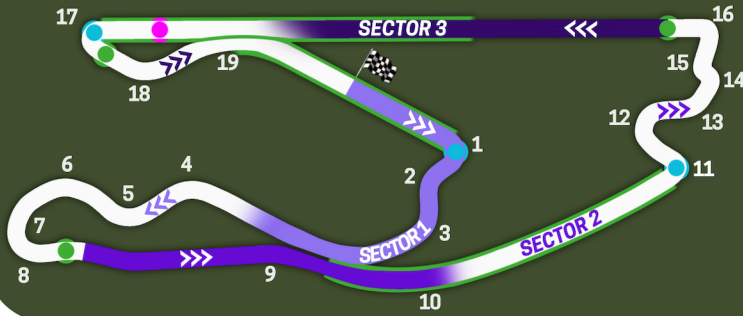

Miami International Autodrome

- DRS ZONE
- DRS DETECTION

- SPEED TRAP
- MAIN OVERTAKING SPOTS

Quali Laps | ~1:30

Time in Pits | 23 secs

Sprint Laps
19
Grand Prix Laps
57
Circuit Length
5.412km

high humidity

slippery surface

high track evolution

RED BULL

MERCEDES

FERRARI

MCLAREN

ASTON MARTIN

ALPINE