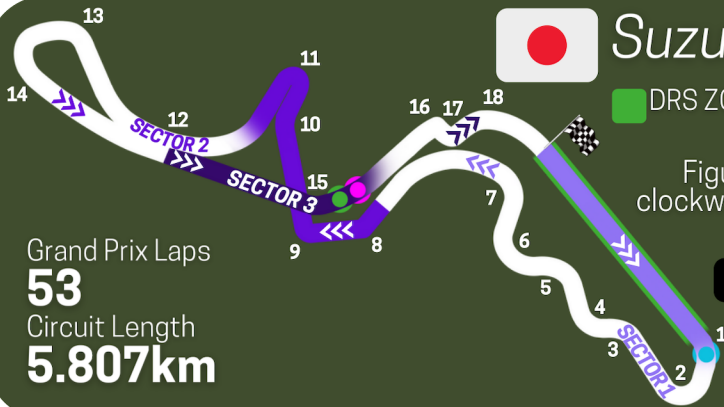

Suzuka International Racing Course

■ DRS ZONE ● DRS DETECTION ● SPEED TRAP ● MAIN OVERTAKING SPOTS

Figure 8 shape, clockwise and counter

first half highly technical

second half high speed

Grand Prix Laps
53
Circuit Length
5.807km

Time in Pits | 24 secs

Quali Laps | ~1:30

RED BULL

MERCEDES

FERRARI

MCLAREN

ASTON MARTIN

ALPINE