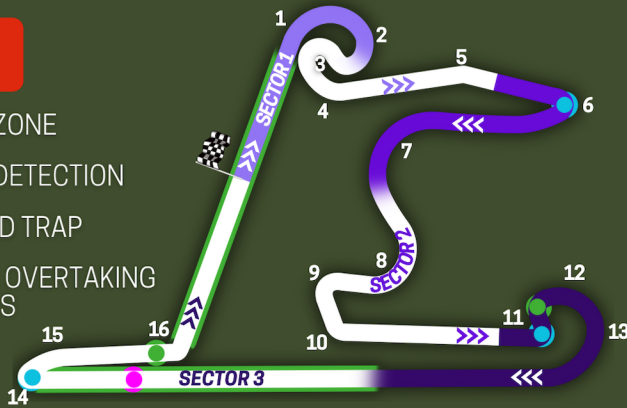

Shanghai International Circuit

- DRS ZONE
- DRS DETECTION
- SPEED TRAP
- MAIN OVERTAKING SPOTS

Quali Laps | ~1:30

Time in Pits | 24 secs

Sprint Laps
19
Grand Prix Laps
56
Circuit Length
5.451km

many slow turns

new surface + bump removal

elevation changes

RED BULL

MERCEDES

FERRARI

MCLAREN

ASTON MARTIN

ALPINE